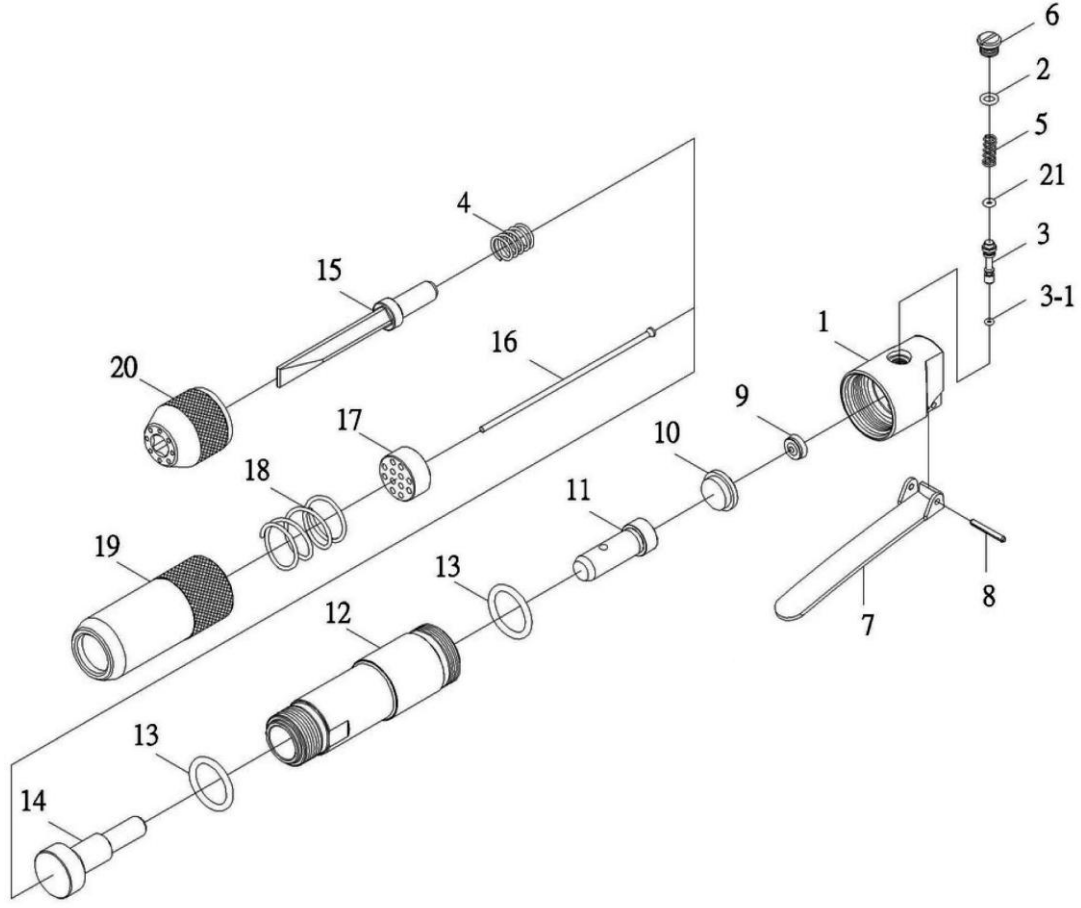

OS-288F **GAV** HAVALI DÜZ KESKİ

Item No.	Description	Q'ty	Item No.	Description	Q'ty
1	BACKHEAD	1	11	PISTON	1
2	O-RING	1	12	BARREL SLEEVE	1
3	THROTTLE VAVLE	1	13	O-RING	1
3-1	O-RING	1	14	NEEDLE DRIVER	1
4	SPRING	1	15	CHISEL	2
5	SPRING	1	16	3MM NEEDLE (ø3 x 125mm)	12
6	VALVE CAP	1	17	NEEDLE HOLDER	1
7	LEVER	1	18	SPRING	1
8	PIN	1	19	NEEDLE TUBE	1
9	RUBBER CUSHION	1	20	NUT	1
10	REAR VALVE BLOCK	1	21	O-RING	1